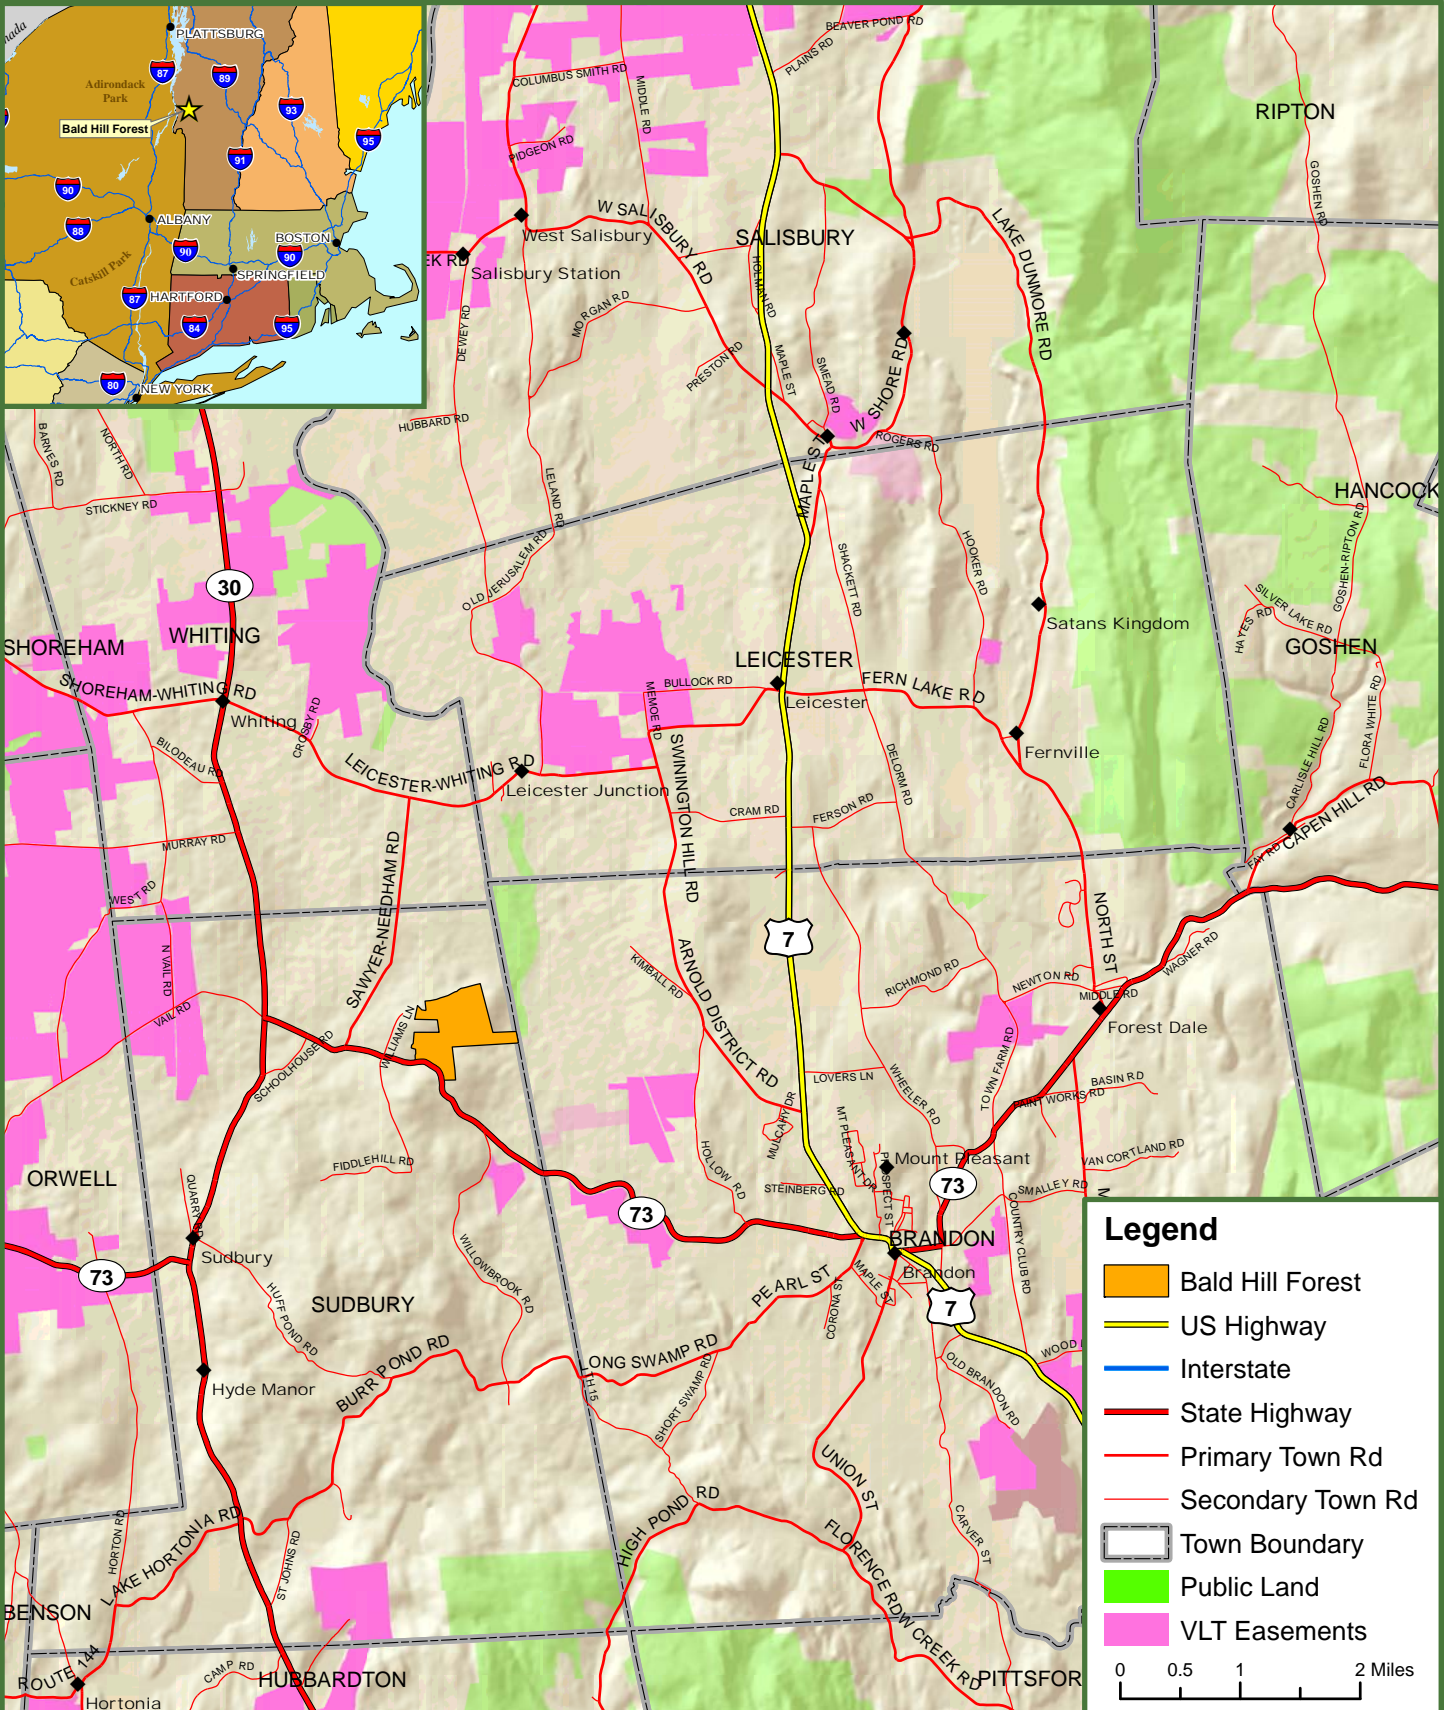

# Locus Map Bald Hill Forest 209.5 Grand List Acres Sudbury, Rutland County, VT

**Legend**

- Bald Hill Forest
- US Highway
- Interstate
- State Highway
- Primary Town Rd
- Secondary Town Rd
- Town Boundary
- Public Land
- VLT Easements

0 0.5 1 2 Miles