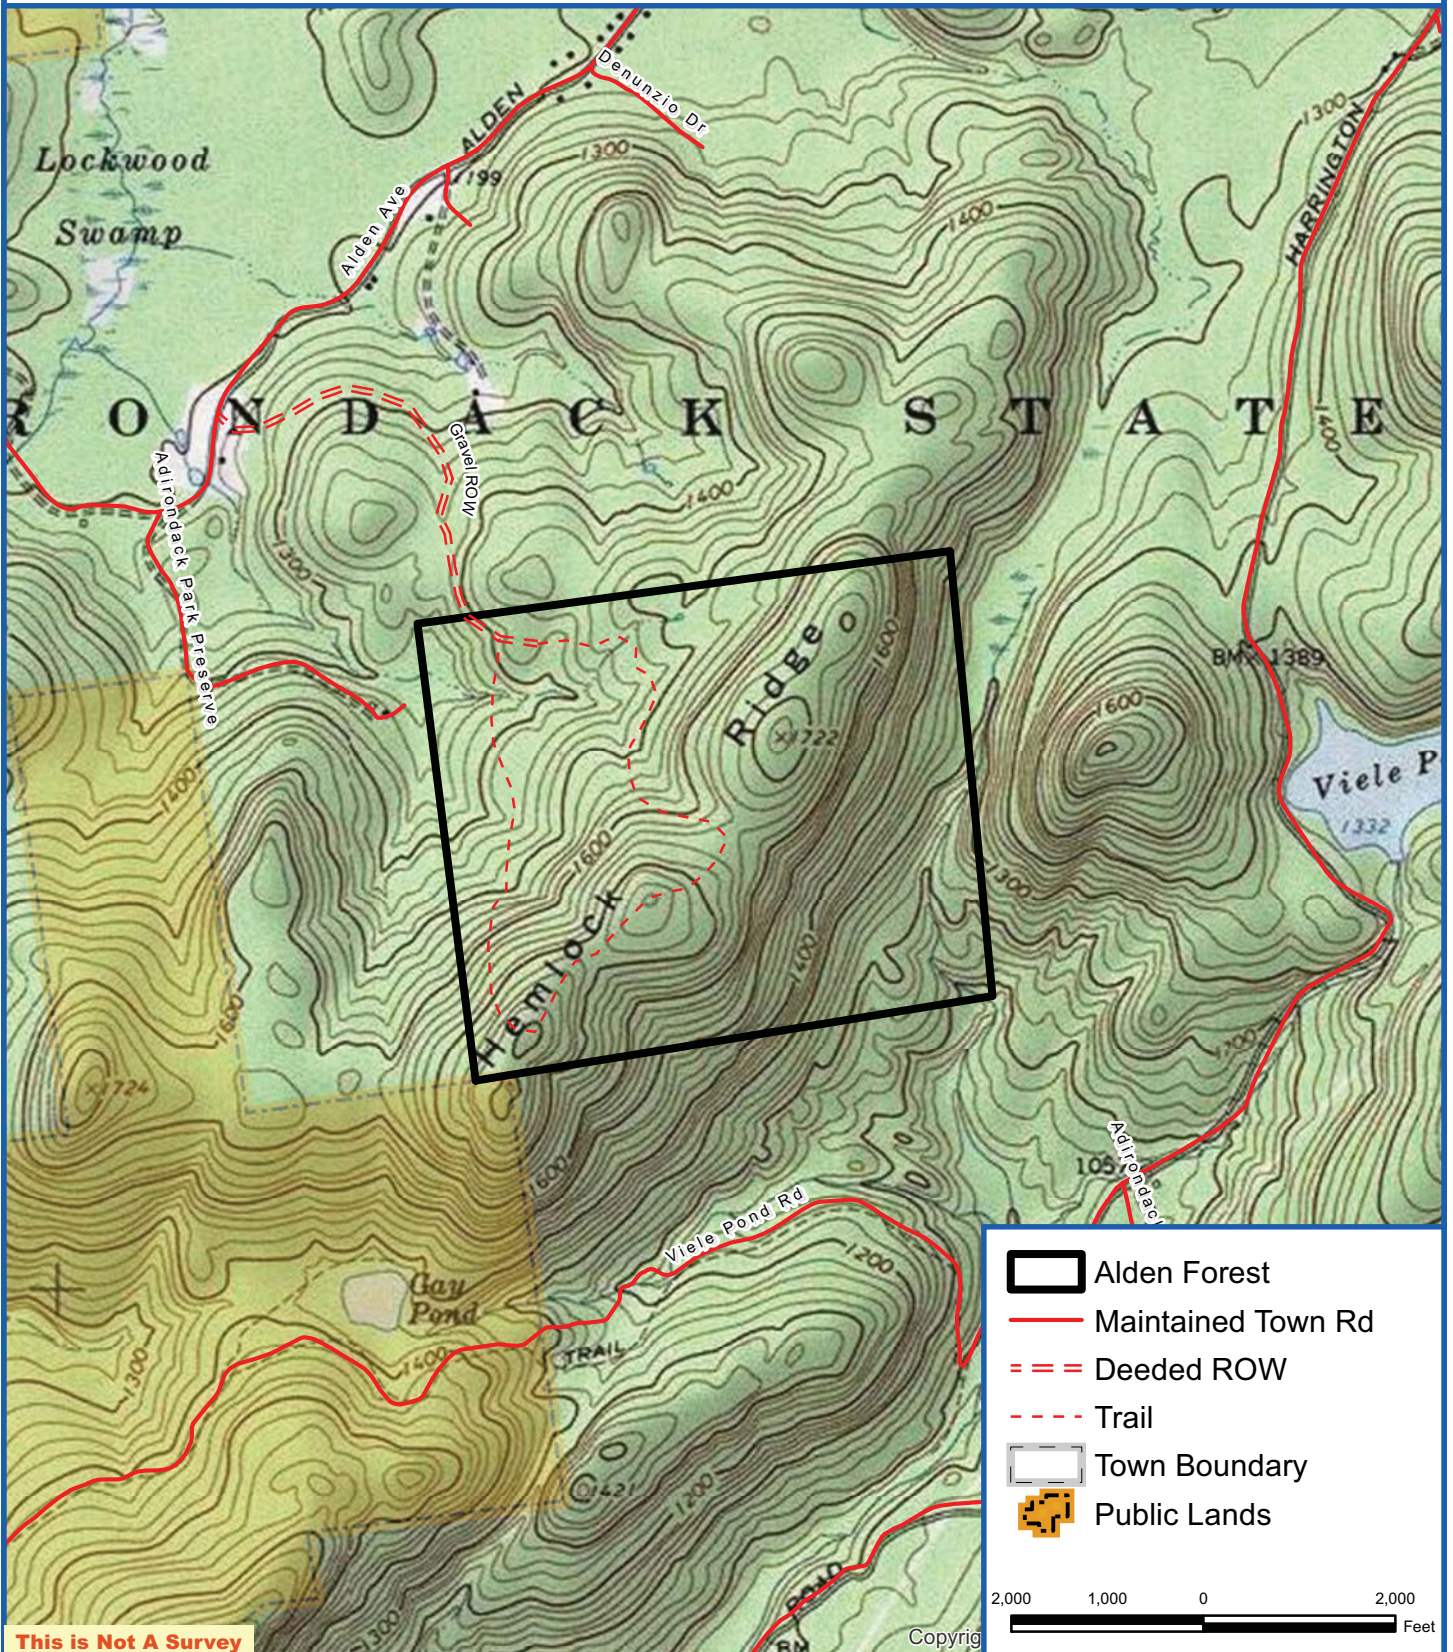

Alden Forest

301 Acres
Warrensburg, New York

This is Not A Survey

-  Alden Forest
-  Maintained Town Rd
-  Deeded ROW
-  Trail
-  Town Boundary
-  Public Lands

Map produced from the best available information including town tax maps, hand held GPS data, aerial photography and reference information obtained from NYS GIS Clearinghouse. Boundary lines portrayed on this map are approximate and could be different than the actual location of boundaries found in the field.