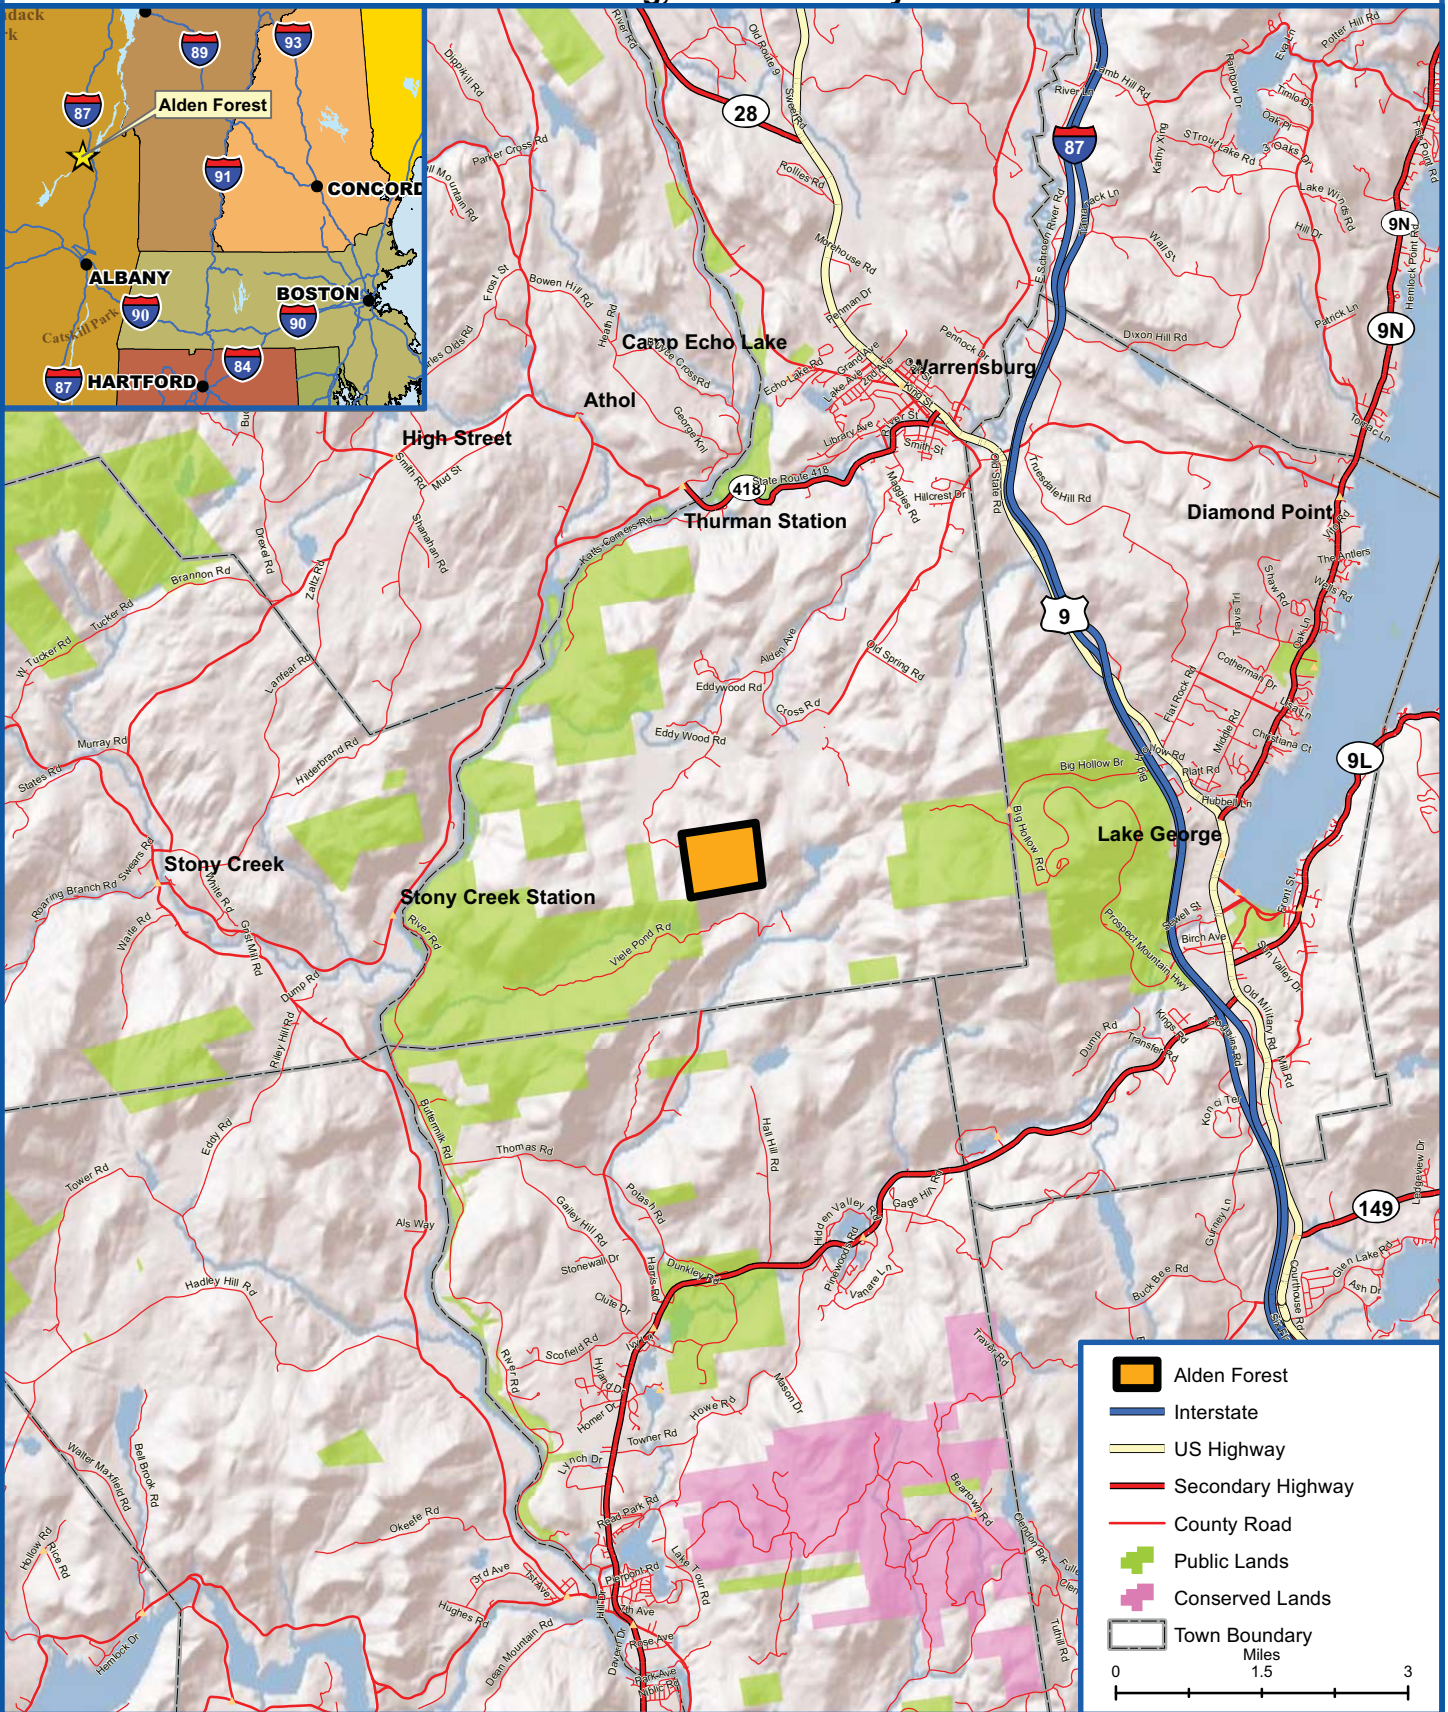

# Locus Map Alden Forest 301 Acres

fountains

Warrensburg, Warren County NY

-  Alden Forest
-  Interstate
-  US Highway
-  Secondary Highway
-  County Road
-  Public Lands
-  Conserved Lands
-  Town Boundary

Miles  
0 1.5 3