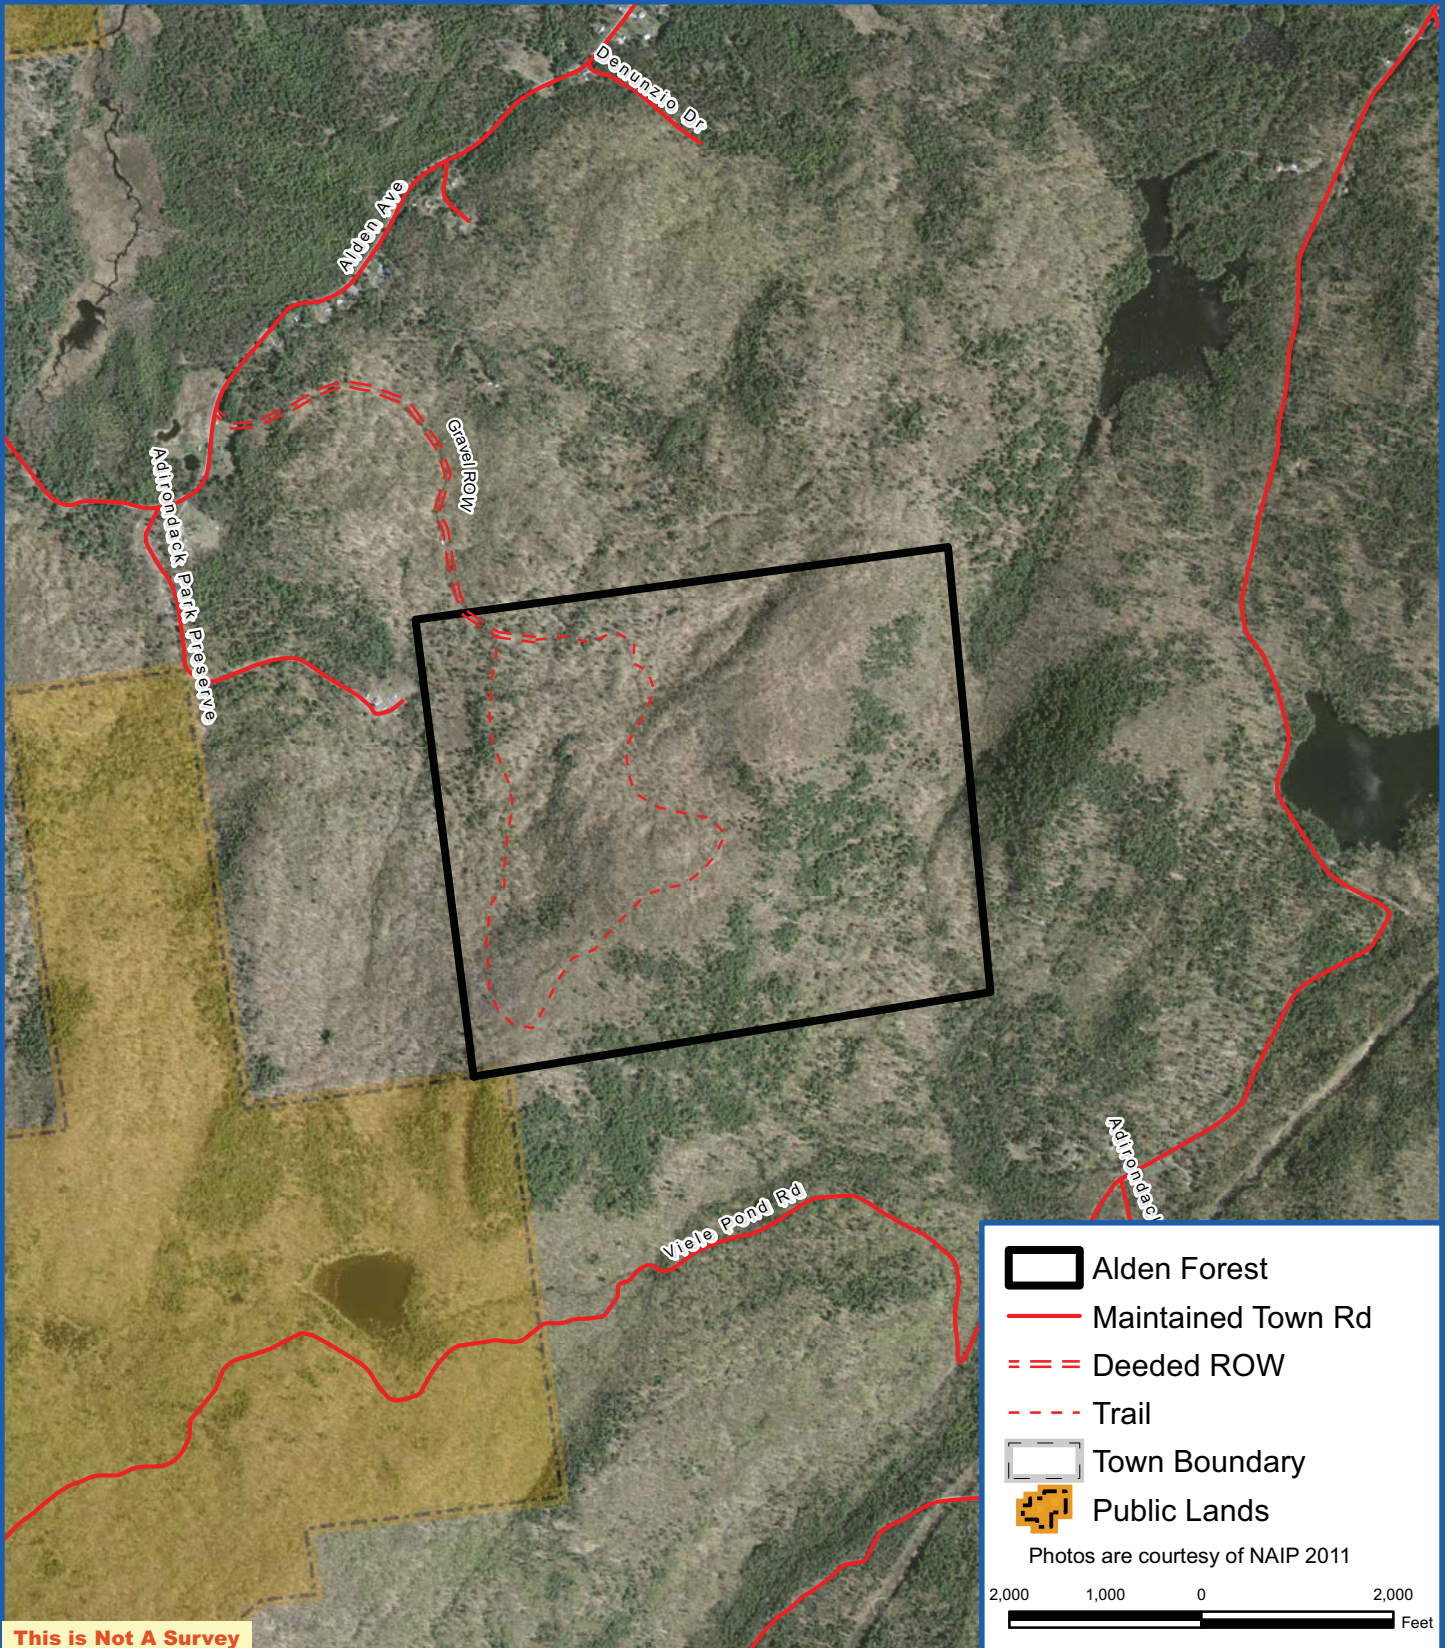

Alden Forest

301 Acres
Warrensburg, New York

Map produced from the best available information including town tax maps, hand held GPS data, aerial photography and reference information obtained from NYS GIS Clearinghouse. Boundary lines portrayed on this map are approximate and could be different than the actual location of boundaries found in the field.