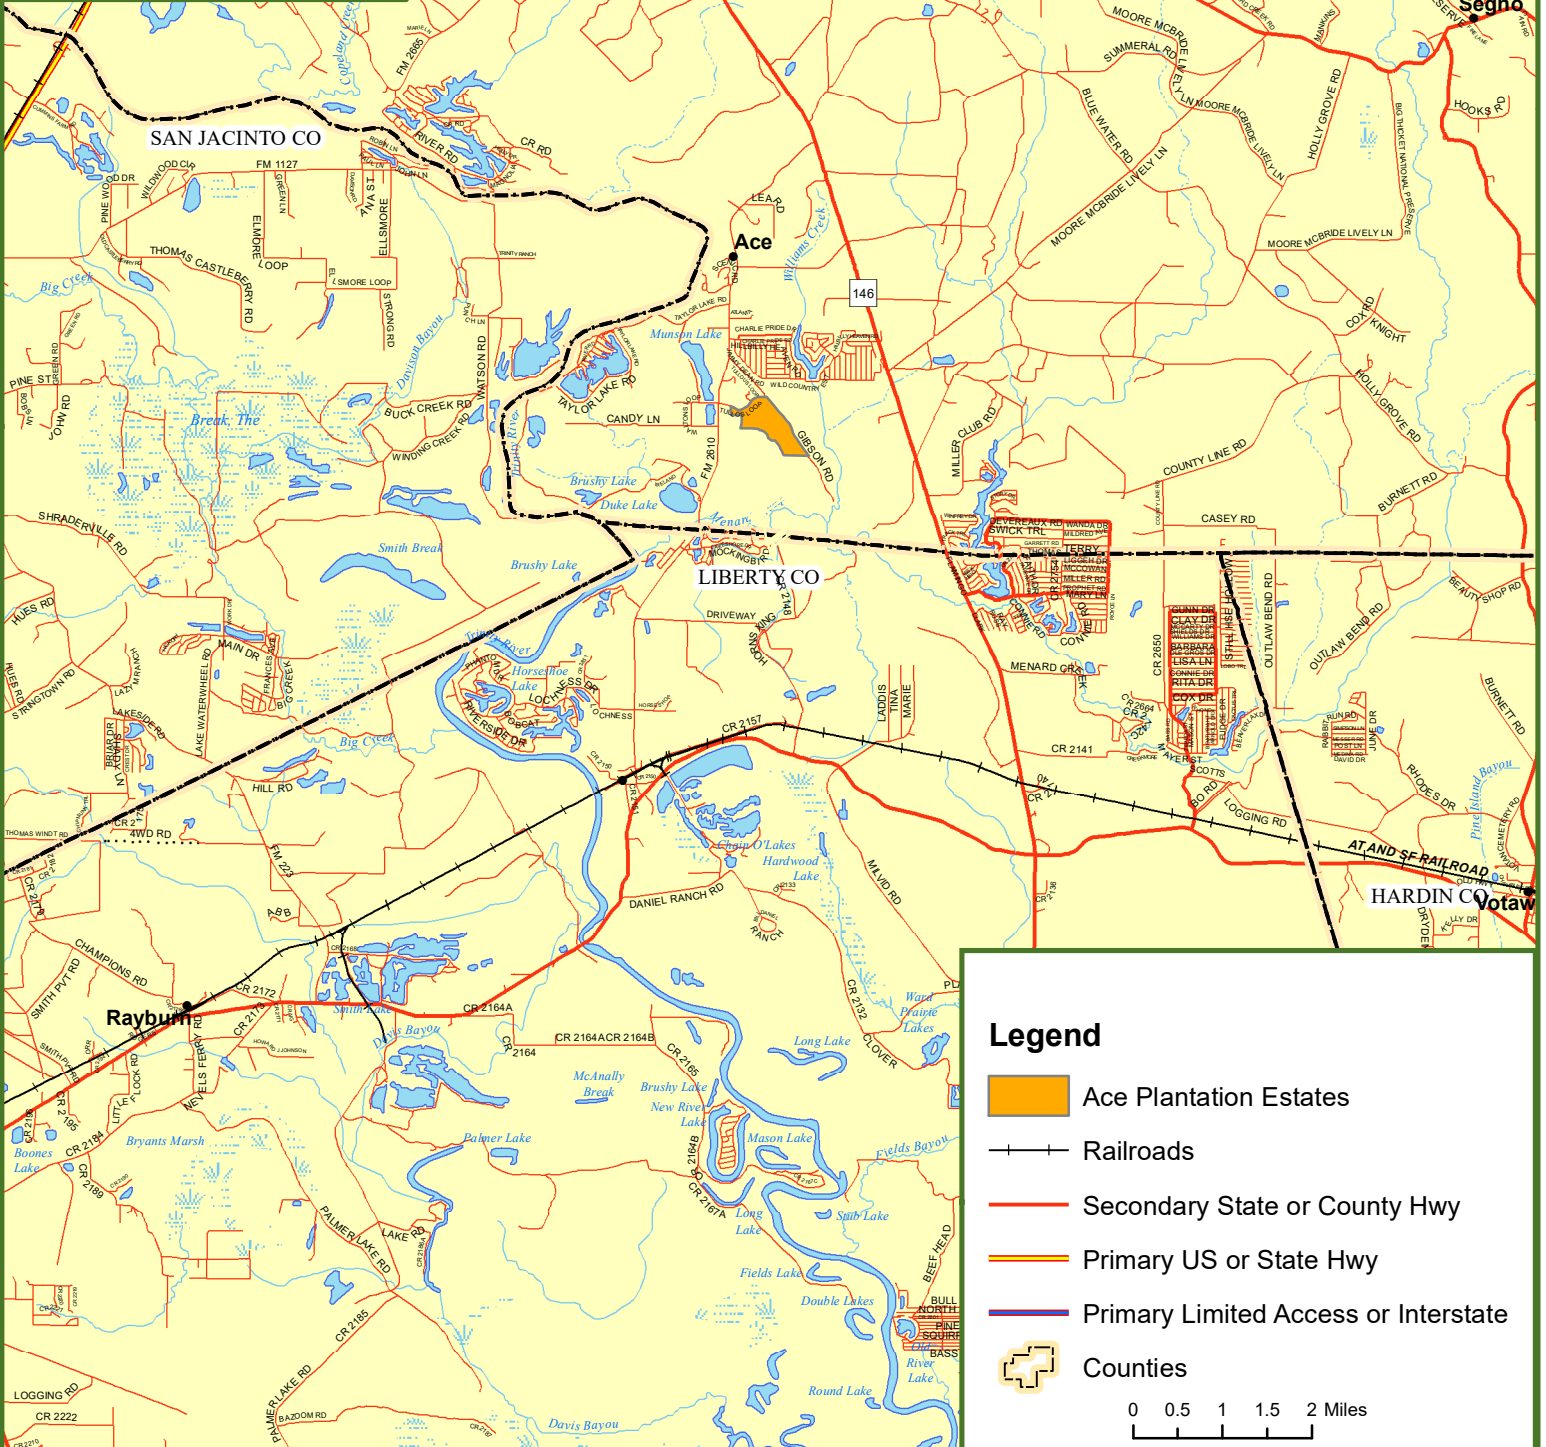

Locus Map

Ace Plantation Estates

Polk County, TX

150 +/- Acres

F&W
Forestry

Legend

-  Ace Plantation Estates
-  Railroads
-  Secondary State or County Hwy
-  Primary US or State Hwy
-  Primary Limited Access or Interstate
-  Counties